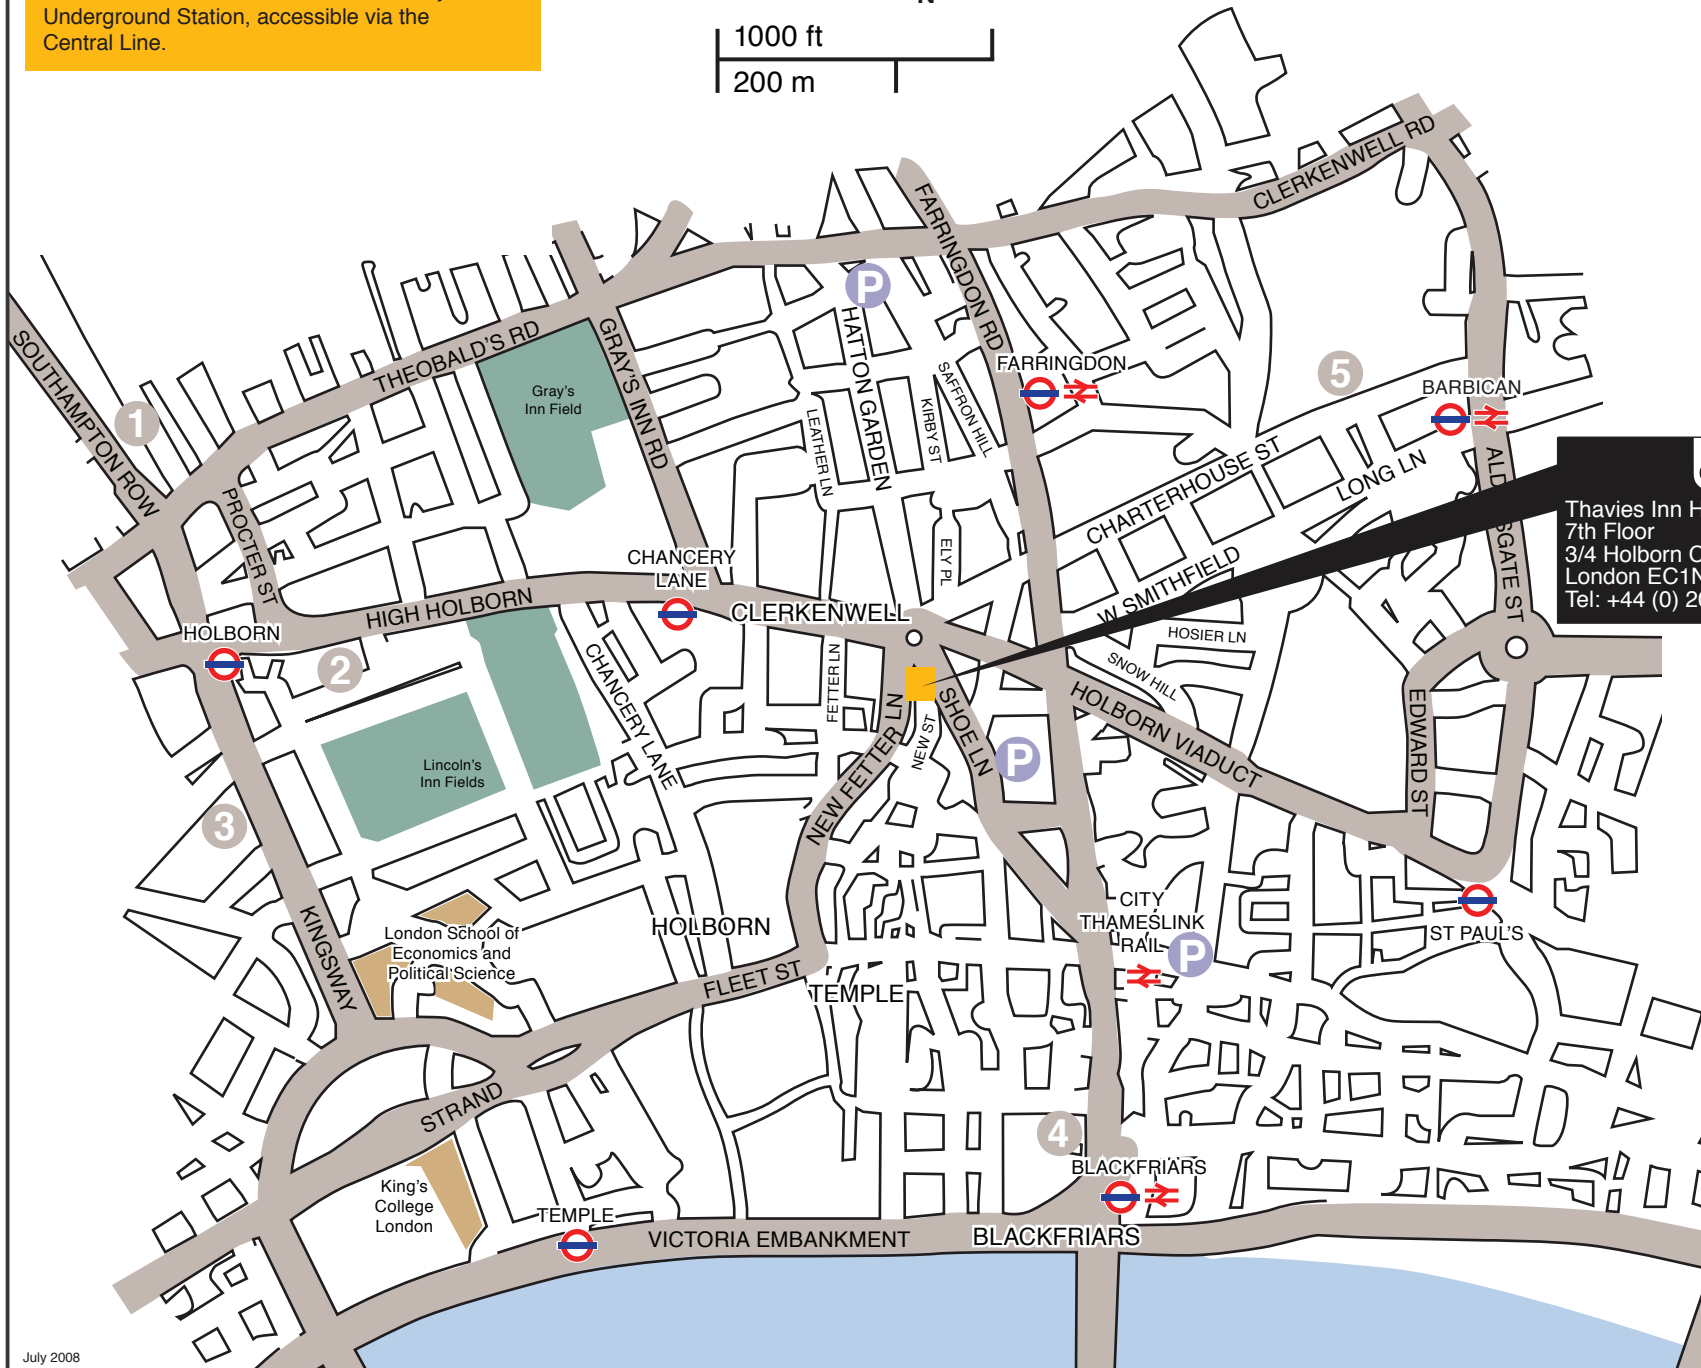

Oxera's London offices are located at Thavies Inn House, 7th Floor, 3/4 Holborn Circus, and are a five-minute walk from Chancery Lane Underground Station, accessible via the Central Line.

Oxera

Oxera
 Thavies Inn House
 7th Floor
 3/4 Holborn Circus
 London EC1N 2HA
 Tel: +44 (0) 20 7822 2650

- 1 HOLBORN GRANGE HOTEL
- 2 RENAISSANCE CHANCERY COURT HOTEL
- 3 KINGSWAY HALL HOTEL
- 4 CROWN PLAZA LONDON—THE CITY HOTEL
- 5 MALMAISON HOTEL
- P PUBLIC CAR PARKS